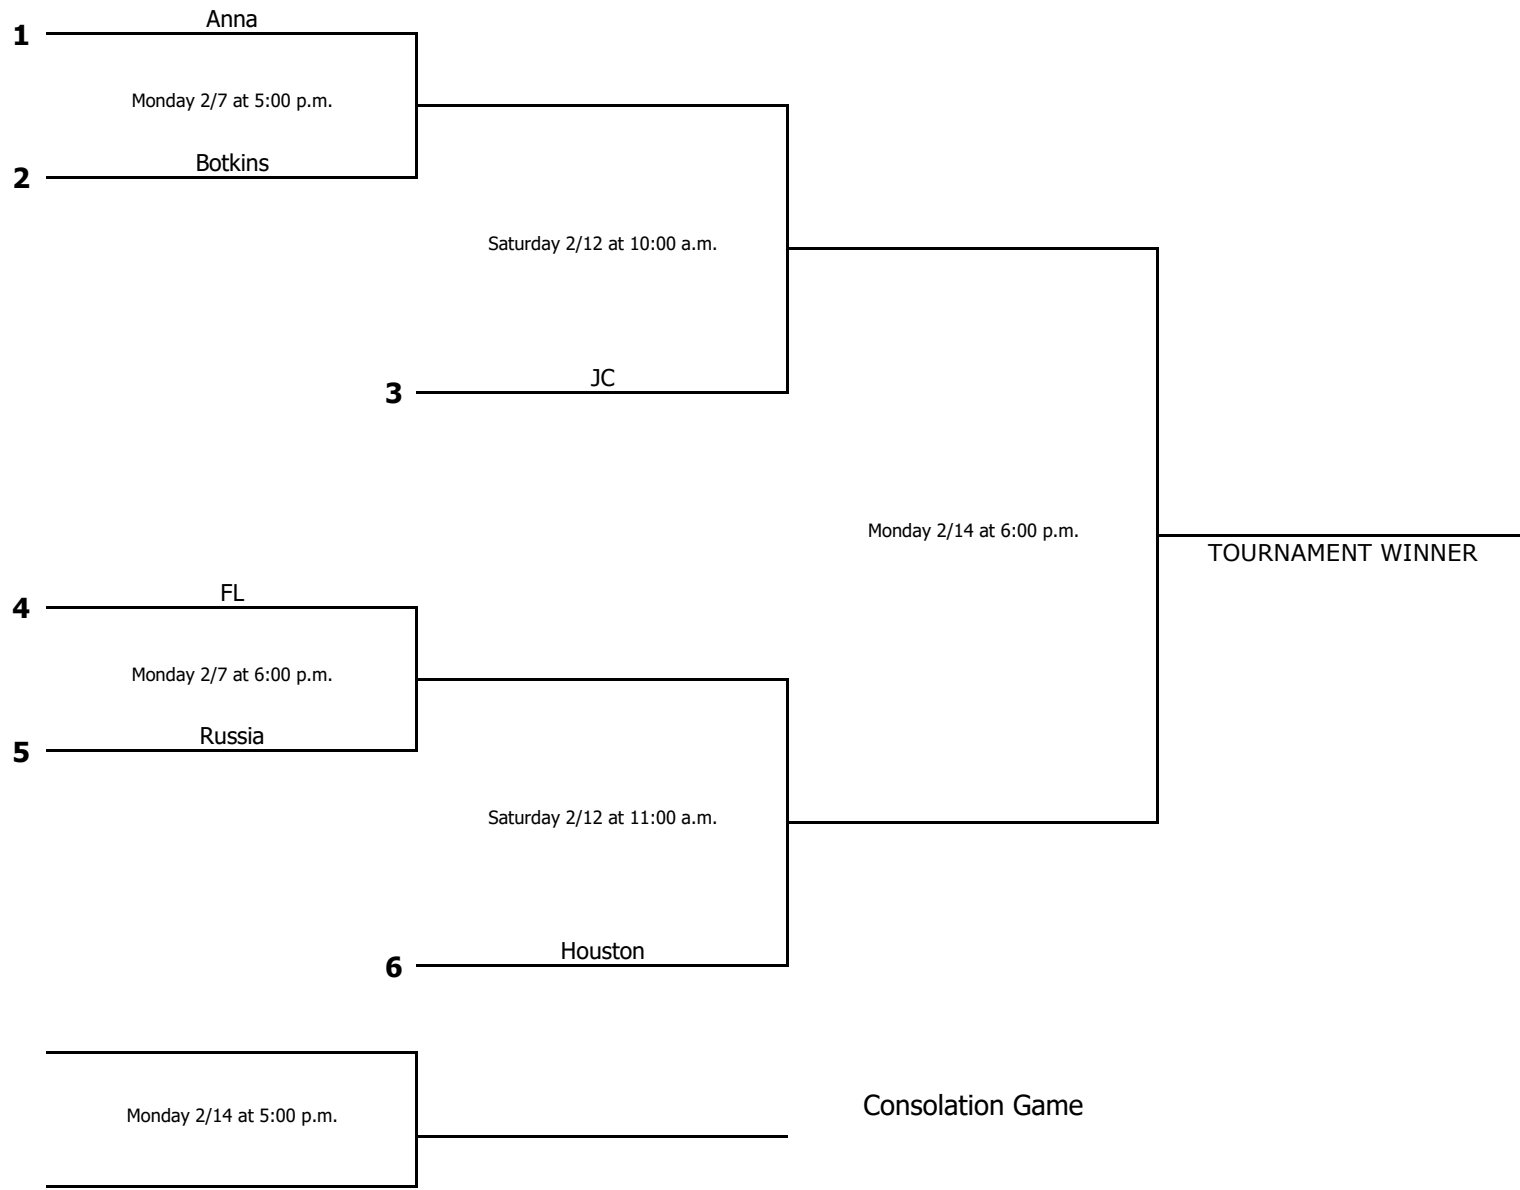

2022 Freshman Tournament

Seeds:

1. Russia (13-1)
2. Anna (11-3)
3. JC (4-6)
4. Botkins (5-6)
5. FL (2-9)
6. Houston (4-7)