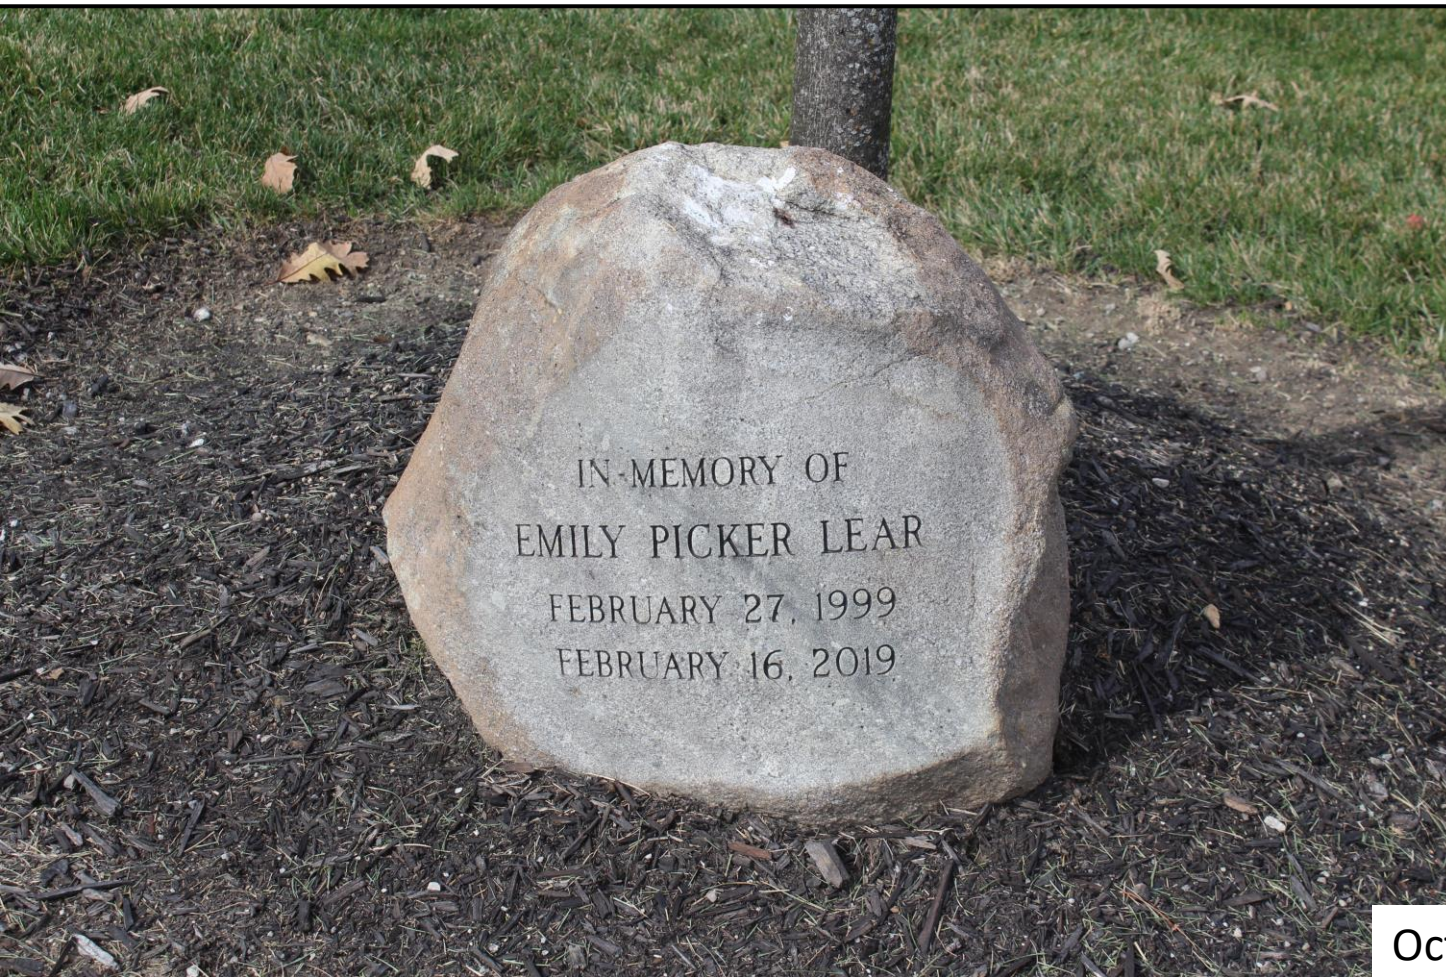

The Emily Picker Lear Memorial is located just north of the entrance to the student parking lot from the bus driveway.