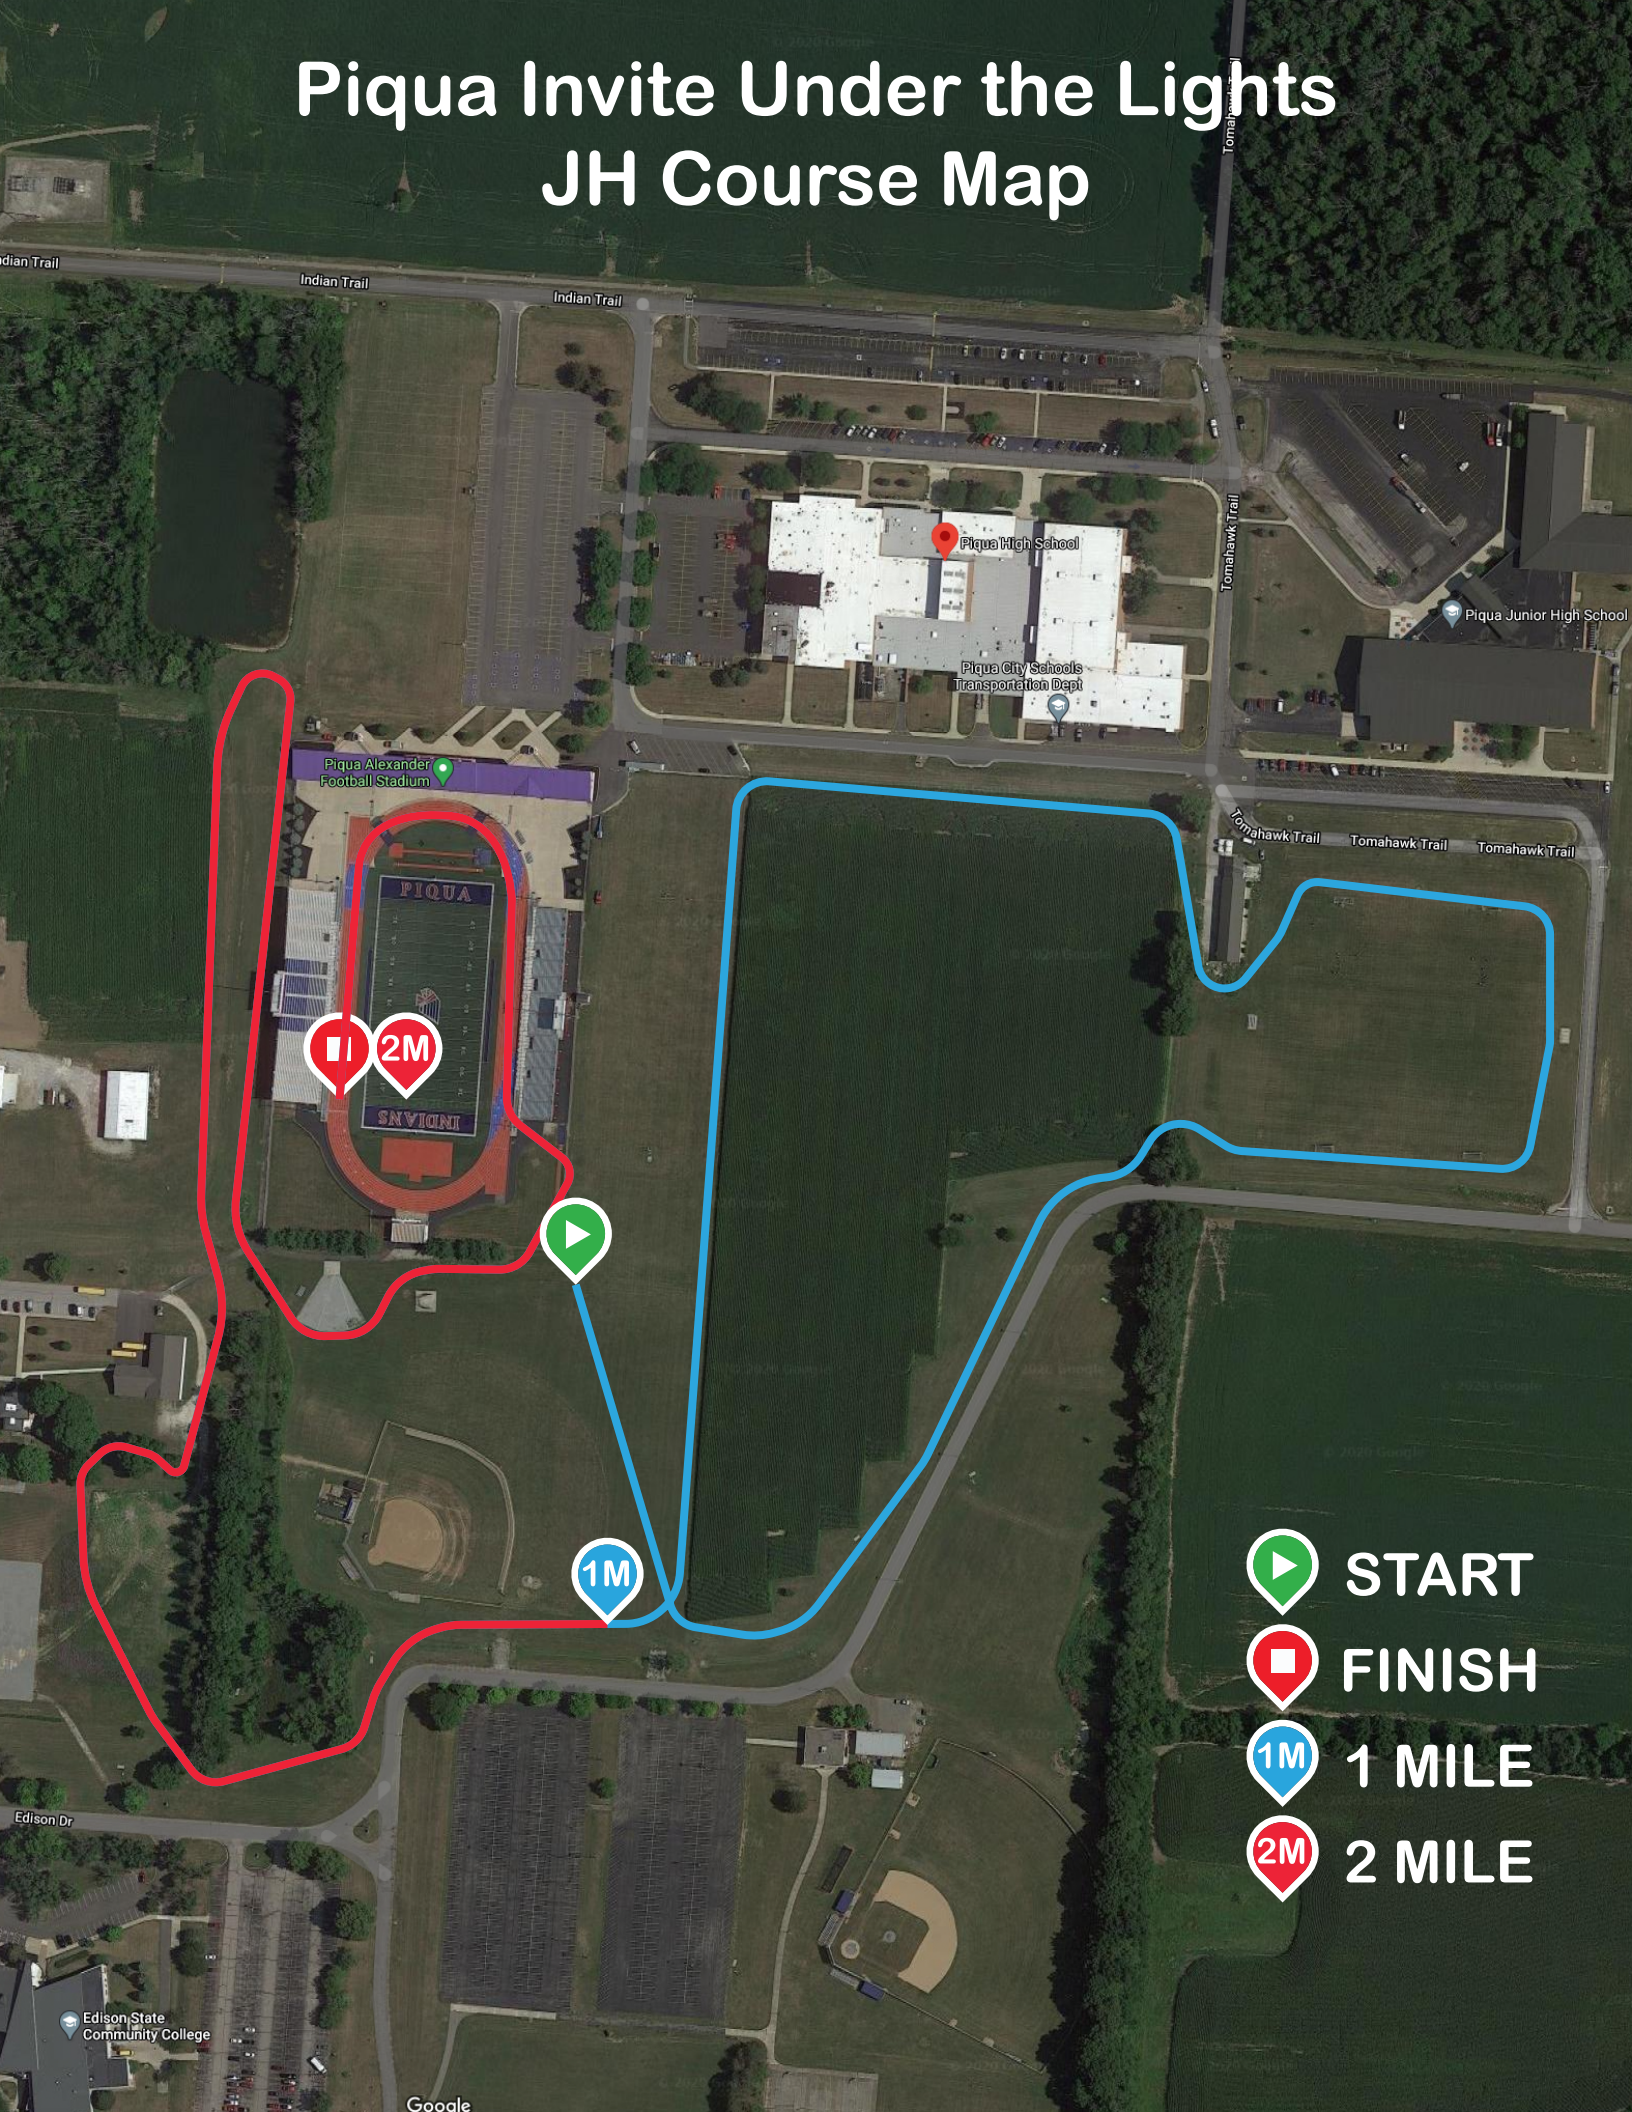

Piqua Invite Under the Lights JH Course Map

FINISH 2M

1M

-  START
-  FINISH
-  1 MILE
-  2 MILE